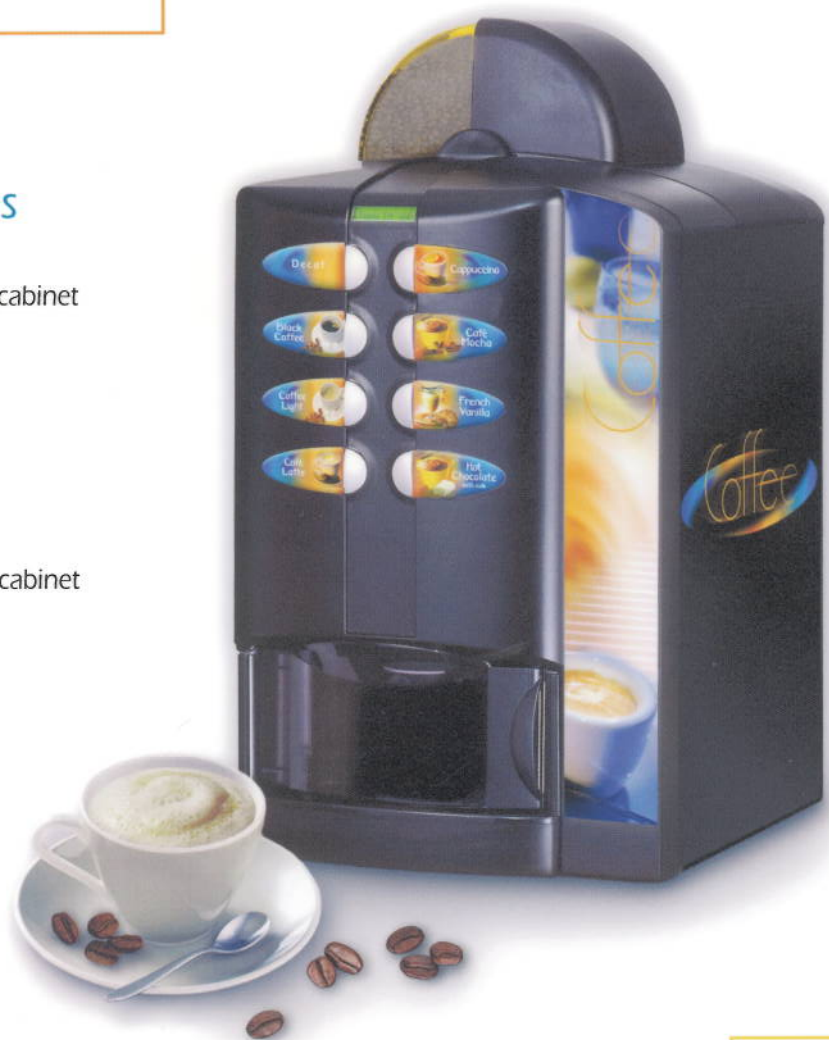

Whether your customer prefers a cup drop machine or a full range of 8 ounce or 12 ounce specialty beverages, Colibri has the answer that over 100,000 locations around the world have chosen

offee

Payment System Options

- Coin Validator
- MDB Payment System w/optional base cabinet
- Zip Cashless Payment System

Water Supply

- Location Plumbed
- Optional water pump in optional base cabinet

Power Supply

- Voltage: 120V-60Hz
- Installed Power: 1300W
- Amp Draw: 11 amps