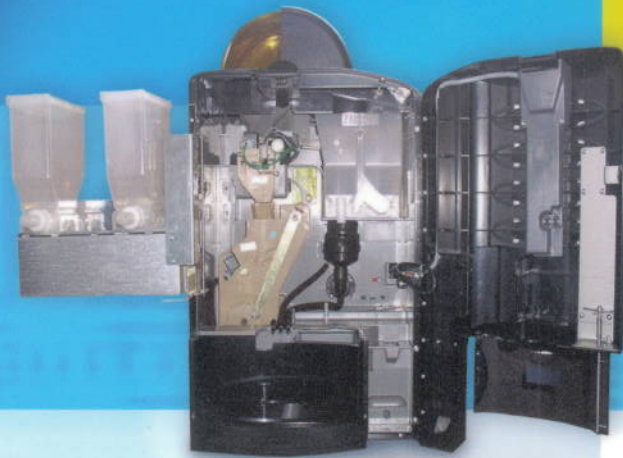

Colibri LX8/LX12

Dimensions: 29.50"H x 16.14"W x 19.25"D

Weight: 79.2 lbs

Capacity of Containers:

- Coffee Beans: 3.5 lbs
- Loose Ground Decaf: 1.3 lbs
- Powdered Milk: 2.6 lbs
- French Vanilla: 2.8 lbs
- Hot Chocolate: 2.8 lbs